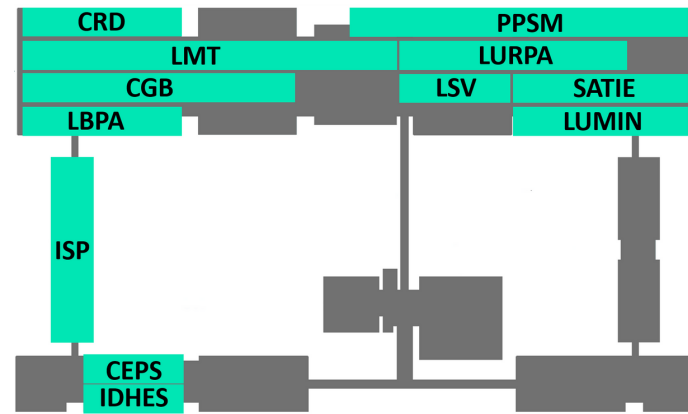

<https://adepsasso.fr/>

adeps-owner
@lists.crans.org

@ADEPS_ENS

4 avenue des sciences,
91 190 Gif-sur-Yvette

STUDENT LIFE

Libraries

1: Durkheim library dedicated to PhDs, teachers and researchers (3rd floor)
 4: global library (ground floor)

Food

2: Kantine - Izly account (coupled with your ENS student card) or cash (ground floor)
 3: Kfé (ground floor)

Student life

5: association premises (ground floor)

ens-paris-saclay.fr/entites/associations-etudiantes

& sport office (first floor)

sports.universite-paris-saclay.fr/

6: Kokarde - student gathering area, food 12PM-2PM and 6PM-12AM, parties tuesday and thursday evenings

SERVICES

PhD administration

1: maison du doctorat (2nd floor)
 2 : international relations service (1B73) & human resources (3A76)